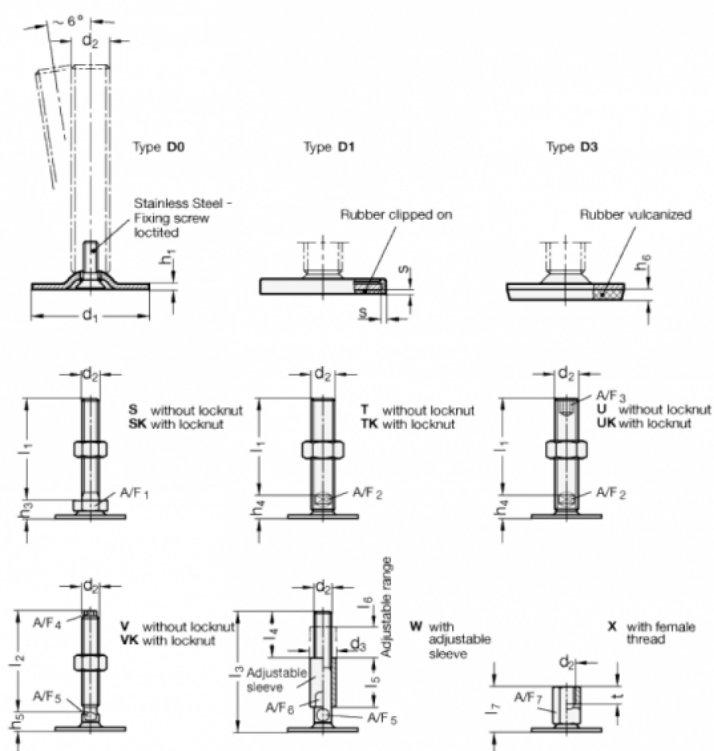

Article number: 204160M863D0S

Description: E+G levelling foot
GN 41-60-M8-63-D0-S

Note: S Without nut, External hexagon at the bottom

Measures

A/F1 = 17
 d_1 = 60
 d_2 = M8
 h_1 = 2.5
 h_3 = 11
 h_6 =
 h_7 = 63
 s =